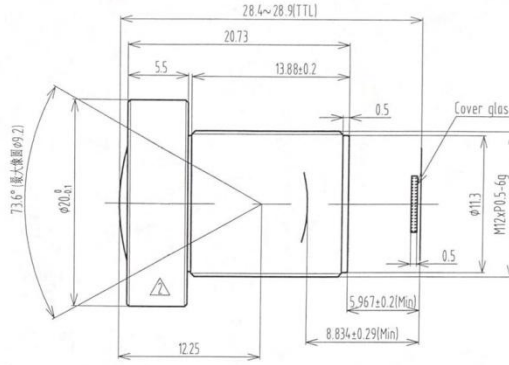

**FEATURES**

- ◆ Lens Brand: ZLKC
- ◆ 1/1.8" M12-Mount 6mm 5MP
- ◆ Shorter Working Distance
- ◆ High resolution, low distortion
- ◆ Compact & Lightweight

**SPECIFICATION**

| 5MP 6mm low distortion lens M12 Mount |                      | Working Distance  | Optical Magnification | 1/1.8" Field of View(mm) |       |       |
|---------------------------------------|----------------------|-------------------|-----------------------|--------------------------|-------|-------|
| Model                                 | <b>MTV06MP5C</b>     | mm                | -                     | H                        | V     |       |
| Image Size                            | 1/1.8-inch           | 850               | 0.007X                | 1006                     | 754.5 |       |
| Focal length                          | <b>6mm</b>           | 800               | 0.008X                | 947.3                    | 710.5 |       |
| F No.                                 | F2.8                 | 750               | 0.008X                | 888.6                    | 666.5 |       |
| M.O.D(m)                              | 0.1-Inf.             | 700               | 0.009X                | 829.9                    | 622.5 |       |
| Operation                             | Iris                 | Fix               | 650                   | 0.009X                   | 771.3 | 578.5 |
|                                       | Focus                | Manual            | 600                   | 0.010X                   | 712.6 | 534.4 |
| Angle of View (D×H×V)                 | 1/1.8"               | 72°×60.5°×46.6°   | 550                   | 0.011X                   | 653.9 | 490.4 |
|                                       | 1/3"                 | 51.8°×42.4°×32.4° | 500                   | 0.012X                   | 595.3 | 446.4 |
| Distortion                            | <0.2%                | 450               | 0.014X                | 536.6                    | 402.4 |       |
| BFL                                   | 8.83mm               | 400               | 0.015X                | 477.9                    | 358.4 |       |
| Mount                                 | M12XP0.5             | 350               | 0.017X                | 419.2                    | 314.4 |       |
| Object Dimension(mm)                  | 361×270.4 (WD=300mm) | 300               | 0.020X                | 361                      | 270.4 |       |
| Resolution                            | 5MP                  | 250               | 0.024X                | 301.9                    | 226.4 |       |
| Dimension                             | Φ20×20.73mm          | 200               | 0.030X                | 243.2                    | 182.4 |       |
| Weight                                | 7g                   | 150               | 0.039X                | 184.5                    | 138.4 |       |
| Working Temperature                   | -20°C ~ +60°C        | 100               | 0.058X                | 125.8                    | 94.3  |       |