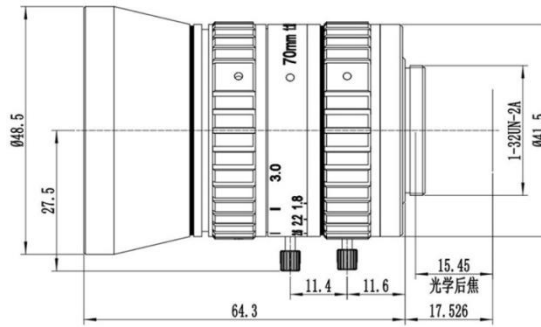

## SPECIFICATION

Model	<b>KM7018MP8</b>	
Image Size	1-inch	
Focal length	70mm	
F No.	F1.8-C	
M.O.D(m)	0.5	
Operation	Iris	Manual
	Focus	Manual
Horizontal Angle of View	1" Type	12.8°×10.2°×7.7°
	2/3"Type	8.8°×7°×5.2°
Distortion	1" Type	-0.5 %
Back focal length	15.45mm	
Flange BFL	17.526mm	
Mount	C-Mount	
Dimension	Φ48.5x64.3mm	
Weight	235.0g	
Remark	8MP ITS Lens	