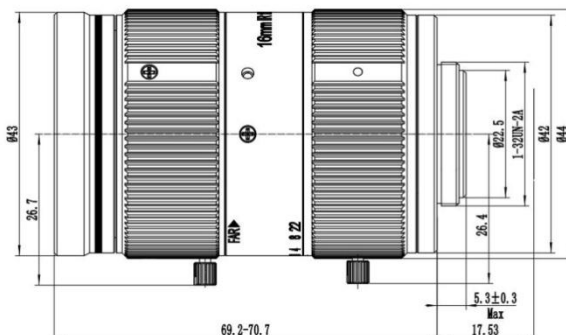

8MP Large aperture ITS Lens

KM2014MP8C

FEATURES

- ◆ Lens Brand: ZLKC
- ◆ 1" C-Mount 20mm F1.4 8MP
- ◆ Higher relative illumination rate
- ◆ Bigger aperture, Large depth
- ◆ Full HD ,Excellent brightness
- ◆ Precise Focus Adjustment

SPECIFICATION

Model	KM2014MP8C	
Image Size	1-inch	
Focal length	20mm	
F No.	F1.4-C	
M.O.D(m)	0.3	
Operation	Iris	Manual
	Focus	Manual
Horizontal Angle of View	1.1" Type	49.1°×42.4°×28.0°
	1" Type	44.6°×39.4°×21.0°
	2/3" Type	31.0°×24.7°×18.6°
Distortion	1.1" Type	-3.21%
BFL	12.474mm	
MFL	13.5mm	
Flange BFL	17.526mm	
Mount	C-Mount	
Dimension	Φ45x67.7mm	
Weight	216.5g	
Operating temperature	-30℃ ~ +70℃	
Remark	8.0 Megapixel ITS Lens	