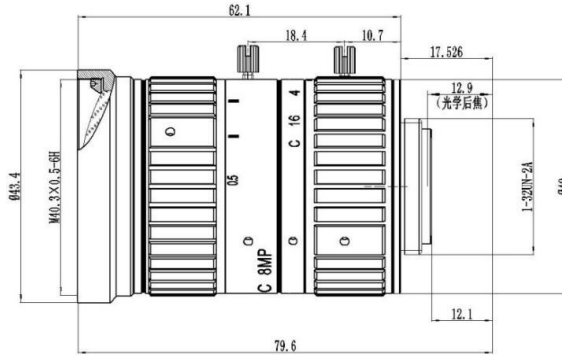

## FEATURES

- ◆ Lena Brand: ZLKC
- ◆ 1" C-Mount 12mm F1.4 8MP
- ◆ Can suppress stray light
- ◆ Large depth of field focus lens
- ◆ Full HD ,Excellent brightness
- ◆ Precise Focus Adjustment

## SPECIFICATION

Model	<b>KM1214MP8</b>	
Image Size	1-inch	
Focal length	12mm	
F No.	F1.4-C	
M.O.D(m)	0.3	
Operation	Iris	Manual
	Focus	Manual
Horizontal Angle of View	1" Type	67.5°×60.4°×33.3°
	2/3" Type	48.3° × 39.5° × 30.6°
Distortion	1" Type	-2.1%
Back focal length	12.9mm	
Flange BFL	17.526mm	
Mount	C-Mount	
Dimension	Φ43.4x62.1mm	
Weight	187.0g	
Horizontal Resolution	More than 160lp/mm	
Remark	8MP ITS Lens	