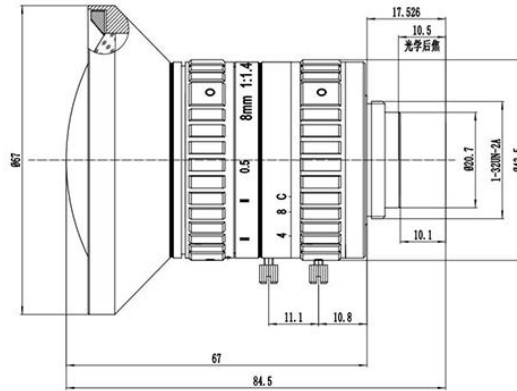

FEATURES

- ◆ Lens Brand: ZLKC
- ◆ 1" C-Mount 8mm F1.4 8MP
- ◆ Can suppress stray light
- ◆ Large depth of field focus lens
- ◆ Full HD ,Excellent brightness
- ◆ Precise Focus Adjustment

SPECIFICATION

Model	KM0814MP8	
Image Size	1-inch	
Focal length	8mm	
F No.	F1.4-C	
M.O.D(m)	0.3	
Operation	Iris	Manual
	Focus	Manual
Horizontal Angle of View DxHxV(°)	1" Type	95.9°x84.0°x68.1°
	2/3"Type	72.1°x60.5°x48.3°
Distortion	1" Type	-3.8%
Back focal length	10.5mm	
Flange BFL	17.526mm	
Mount	C-Mount	
Dimension	Φ67x67mm	
Weight	313.0g	
Horizontal Resolution	More than 160lp/mm	
Remark	8MP ITS Lens	