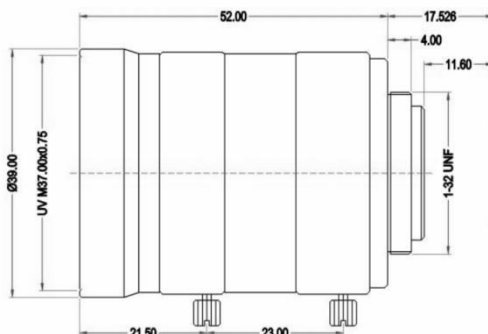

10MP 1" Manual Iris Lens

HM1614MPC

FEATURES

- ◆ Lens Brand: ZLKC
- ◆ 1" C-Mount 16mm F1.4 10MP
- ◆ Can suppress stray light
- ◆ Excellent image uniformity
- ◆ Low distortion, high contrast
- ◆ Robust design

SPECIFICATION

Model	HM1614MPC	
Image Size	1-inch	
Focal length	16mm	
F No.	F1.4-16	
M.O.D(m)	0.2m-Inf.	
Operation	Iris	Manual
	Focus	Manual
Horizontal Angle of View	1" Type	44.6°x33.6°
	2/3" Type	30.0°x23.2°
	1/1.8" Type	24.7°x18.6°
Mount	C-Mount	
TV Distortion	-0.5%	
Dimension	Φ39x52mm	
Weight	140.0g	
Filter	M37 P=0.75mm	
Remark	10MP industrial lens	