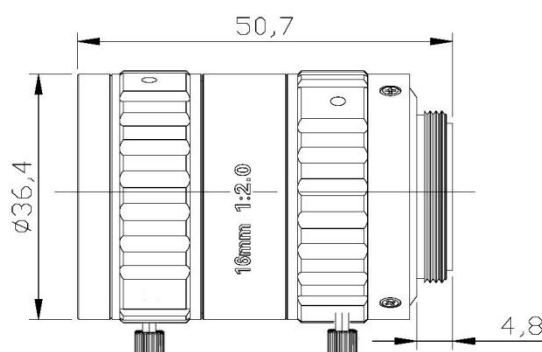

12MP 1" Manual Iris Lens

HK1620MP12

FEATURES

- ◆ Lens Brand: ZLKC
- ◆ 1" C-Mount 16mm F2.0 12MP
- ◆ Design the high-resolution
- ◆ With Anti Shock Technology
- ◆ Compact, lightweight design

SPECIFICATION

Model	HK1620MP12	
Image Size	1-inch	
Focal length	16mm	
F No.	F2.0-22	
M.O.D(m)	0.1-Inf.	
Operation	Iris	Manual
	Focus	Manual
Horizontal Angle of View	1"Type	54.0°×43.9°×33.5°
	1/2"Type	28.2°×22.6°×16.9°
	1/3"Type	21.2°×17.0°×12.9°
Distortion	-0.3%	
Back focal length	11.20mm	
Mount	C-Mount	
1"FOV	89.3mm×66.3mm(WD=100mm)	
Dimension	Φ36.4×45.9mm	
Weight	112.0g	
Horizontal Resolution	More than 180lp/mm	
Filter Thread	M34x 0.5mm	
Working Temperature	-20°C ~ +60°C	