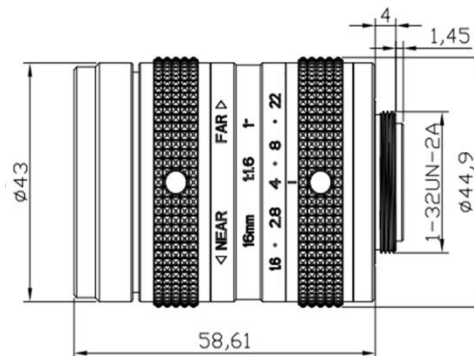

# 5MP 1" Manual Iris Lens

### FEATURES

- ◆ Lens Brand: ZLKC
- ◆ 1" C-Mount 16mm F1.6 5MP
- ◆ Can suppress stray light
- ◆ High contrast, low distortion
- ◆ Required for high accuracy
- ◆ Robust design

### SPECIFICATION:

Model	<b>HK1616MP5</b>	
Image Size	1-inch	
Focal length	16mm	
F No.	F1.6-22	
M.O.D(m)	0.2-Inf.	
Operation	Iris	Manual
	Focus	Manual
Horizontal Angle of View	1"Type	54.2°×44.1°×33.6°
	2/3"Type	38.3°×30.8°×23.2°
	1/2"Type	28.2°×22.5°×16.9°
Distortion	1"Type	-2.30%
	1/2"Type	-1.0%
Back focal length	12.17mm	
Mount	C-Mount	
1"FOV	824mm×611mm(WD=1000mm)	
Dimension	Φ41.5×57.8mm	
Weight	210.0g	
Horizontal Resolution	More than 150lp/mm	
Filter Thread	M37.5x 0.5	
Working Temperature	-20°C ~ +60°C	