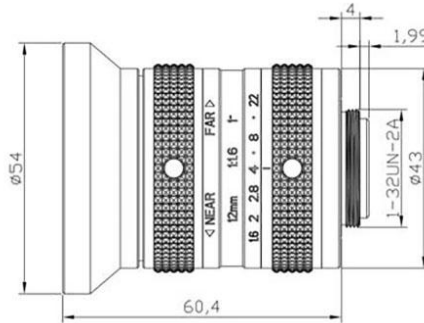

5MP 1" Manual Iris Lens

HK1216MP5L

FEATURES

- ◆ Lens Brand: ZLKC
- ◆ 1" C-Mount 12mm F1.6 5MP
- ◆ Can suppress stray light
- ◆ High contrast, low distortion
- ◆ Required for high accuracy
- ◆ Robust design

SPECIFICATION

Model		HK1216MP5L
Image Size		1-inch
Focal length		12mm
F No.		F1.6-22
M.O.D(m)		0.1-Inf.
Operation	Iris	Manual
	Focus	Manual
Horizontal Angle of View	1"Type	68.8°x57.1°x44.1°
	2/3"Type	50.0°x40.6°x30.9°
	1/2"Type	37.1°x30.0°x22.6°
Distortion	1"Type	-2.88% @y=8 mm
	1/2"Type	-1% @y=5.5 mm
Back focal length		13.54mm
Mount		C-Mount
1"FOV		1106mmx751mm(WD=1000mm)
Dimension		Φ54x60.4mm
Weight		200.1g
Horizontal Resolution		More than 150lp/mm
Filter Thread		M52x 0.75
Working Temperature		-20°C ~ +60°C