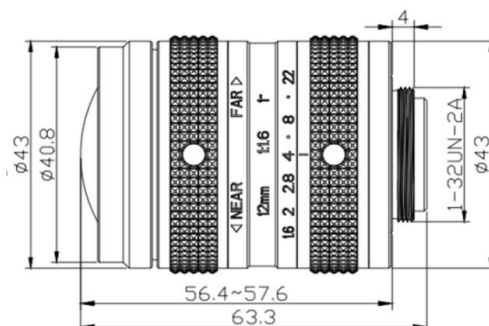

5MP 1" Manual Iris Lens

HK1216MP5

FEATURES

- ◆ Lens Brand: ZLKC
- ◆ 1" C-Mount 12mm F1.6 5MP
- ◆ Can suppress stray light
- ◆ High contrast, low distortion
- ◆ Required for high accuracy
- ◆ Robust design

SPECIFICATION

Model	HK1216MP5	
Image Size	1-inch	
Focal length	12mm	
F No.	F1.6-22	
M.O.D(m)	0.1-Inf.	
Operation	Iris	Manual
	Focus	Manual
Horizontal Angle of View	1"Type	68.8°x57.1°x44.1°
	2/3"Type	50.0°x40.6°x30.9°
	1/2"Type	37.1°x30.0°x22.6°
Distortion	1"Type	-2.88% @y=8 mm
	1/2"Type	-1% @y=5.5 mm
Back focal length	13.54mm	
Mount	C-Mount	
1"FOV	1106mmx751mm(WD=1000mm)	
Dimension	$\phi 43 \times 57.6$ mm	
Weight	185.0g	
Horizontal Resolution	More than 150lp/mm	
Filter Thread	No	
Working Temperature	-20°C ~ +60°C	